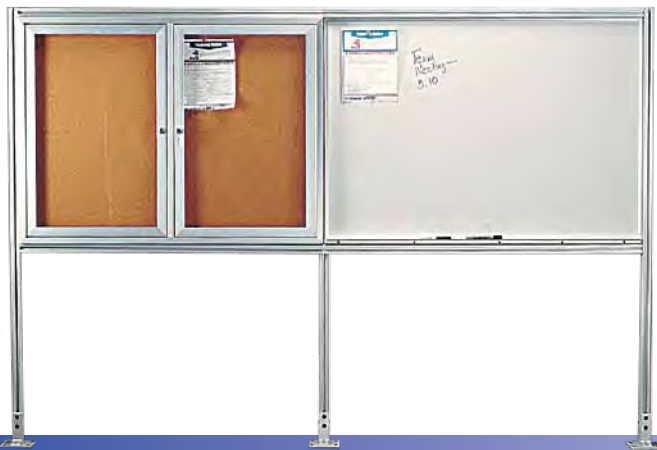

PARCO Communication Boards

Parco's Communication Boards can be designed to fit anywhere you need visual aids to increase awareness, productivity, or communicate important information in the office or out on the plant floor.

Custom Design

7-10 Day Ship

Time Saver

Call Parco!

Materials	Style
o Cork	o Enclosed Bulletin
o Dry Erase	o Easel
o Magnetic	o Free Standing White Board
o Dry Erase + Magnetic	o Conference Room Folding
o Wire	o Combination Board
o Blackboard	o Wall Mount
	o Tri-fold Board
	o By-passing White Boards

Increase productivity with visual aids.

Combination Board

Standing Display Center

Plant Information Board

Plant Information Center

Folding Dry Erase Board

Status Board

Two-sided In-Plant Communication Board